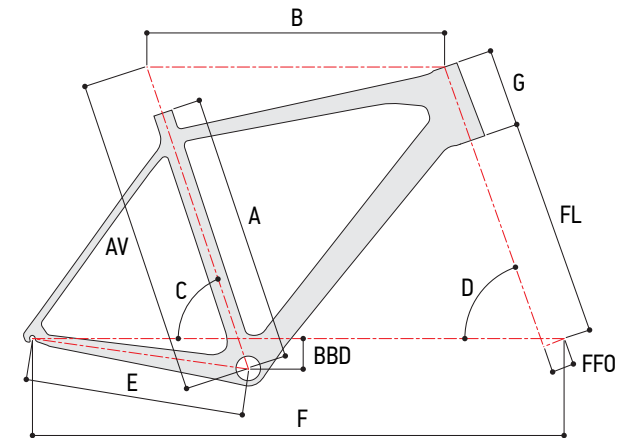

ROAD RACE

FRAME SIZE	ROAD TEAM ISSUE D12/TEAM ISSUE/TEAM ELITE/TEAM ISSUE LTD/TEAM COMP LTD					ROAD ISSUE/ELITE/COMP						
	50cm(XS)	52cm(S)	54cm(M)	56cm(L)	58cm(L)	50cm(XS)	52cm(S)	54cm(M)	56cm(L)	58cm(L)		
SEAT TUBE LENGTH VIRTUAL (MM)	AV	500	520	540	560	580	500	520	540	560	580	
SEAT TUBE LENGTH REAL (MM)	A	460	480	500	520	540	460	480	500	520	540	
EFFECTIVE TOP TUBE LENGTH (MM)	B	523	535	547	570	590	523	535	547	570	590	
SEAT TUBE ANGLE	C	74.3°	73.8°	73.5°	73°	73°	74.3°	73.8°	73.5°	73°	73°	
HEAD TUBE ANGLE	D	72.5°	73°	73°	73°	73°	72.5°	73°	73°	73°	73v	
CHAINSTAY LENGTH (MM)	E	405	405	405	405	405	405	405	405	405	405	
HEAD TUBE LENGTH (MM)	G	125	135	145	160	170	135	145	155	170	180	
WHEELBASE (MM)	F	965	968	977	996		965	968	977	983	995	
BB DEPTH (MM)	BBD	70	70	70	70	70	70	70	70	70	70	
BB SHELL SIZE	BB	SRAMPF30 / 68mm					BC 1.37"x24TPI / 68mm					
HEAD TUBE SIZE	HS	TH-No42/ABC-MT					(1-1/8 to 1.5) FSA NO.42					
FRONT FORK LENGTH (MM)	FL	367.5	367.5	367.5	367.5	367.5	NA					
FRONT FORK OFF SET (MM)	FFO	45	45	45	45	45	45	45	45	45	45	
SEAT POST DIAMETER (MM)	SP	31.6	31.6	31.6	31.6	31.6	31.6	31.6	31.6	31.6	31.6	
SEAT CLAMP DIAMETER (MM)	SC	34.9	34.9	34.9	34.9	34.9	34.9	34.9	34.9	34.9	34.9	
FRONT DERAILLEUR DIAMETER (MM)	FD	Direct assembly (BRAZED-ON TYPE)					34.9	34.9	34.9	34.9	34.9	34.9
HANDLEBAR WIDTH (MM)		420	420	420	440	440	420	420	420	440	440	
STEM LENGTH (MM)		100	100	120	120	120	100	90	110	110	110	
CRANK LENGTH (MM)		172.5	172.5	175	175	175	172.5	172.5	175	175	175	
SEATPOST LENGTH (MM)		350	350	350	350	350	350	350	350	350	350	

YOUR OPTIMAL FRAME SIZE

FRAME SIZES

MTB / CROSS / WOMAN / E-SPORT						
size	XS	S	M	L	XL	XXL
frame size	13"/14"	15.5"/16"/16.5"/16.5"L	17.5"/18"/18"L	19"/19.5"/20"	21"/21.5"/22"	23"
recommended rider height	145-165 cm	160-170 cm	170-180 cm	180-190 cm	190-200 cm	195-205 cm